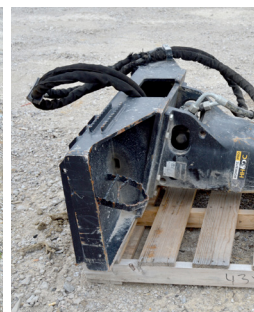

2021 MORITZ 17X7 9000LB

2021 LOAD
W/ DOVI

VERMEER RT450 TRENCHER
W/ NEW 15K MOTOR

VERMEER SC30TX
STUMP GRINDER

2012 TORO TRX20
TRENCHER W/ TRAILER

CRETE ROD C
BUG

BILLYGOAT BRUSHCUTTER

18 INCH BILLYGOAT
SOD CUTTER

(2) TORO PLATE
COMPACTOR

BRAVE PRO
SCRAF

(2) WOODS OVERSEEDER

WOODS 6' TILLER

SKIDLOADER
LANDSCAPE RAKE

JOHN DEERE S
HYDROLIC JAC

**JOHN DEERE 30G
SKID STEER LOADER**

(2) 2022 JLG T350 LIFT